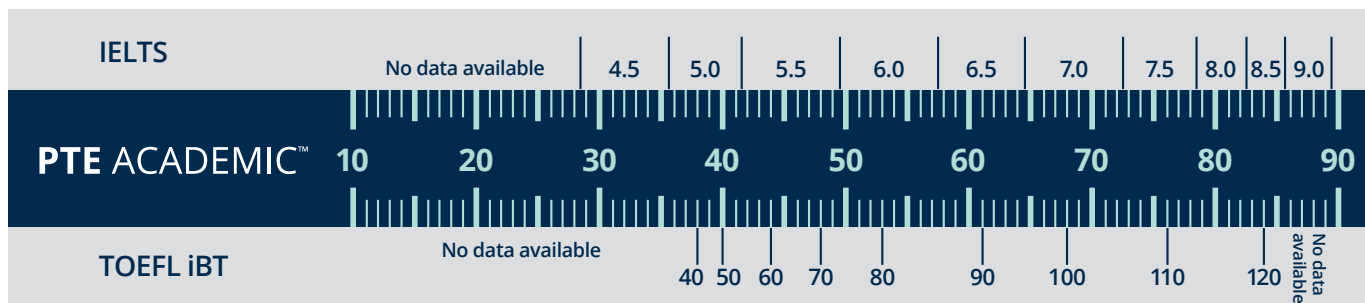

Learn more: pearsonpte.com/test-format

Scores explained

PTE Academic scores range between 10–90 points and align with IELTS and TOEFL iBT as follows:

Note: This score alignment is recommended by **PTE Academic**. Please check your preferred institutions' website for score requirements. Learn more: pearsonpte.com/results